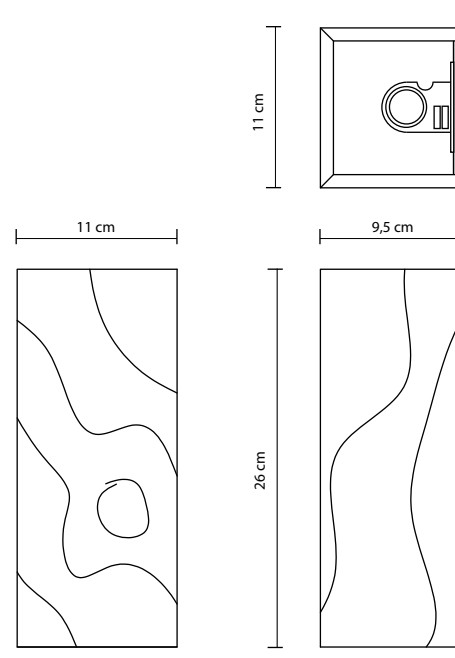

Warranty

Product is covered by 2 years warranty.

Specs

Lamp type	wall
Series	wild
Family	Secundus "Up & Down"
Dimensions	26 x 11 x 9.5 cm
Light source	1 x E-14
Power supply	no
Lamp flux	bulb not included
Color temperature	
Switch	no
Material used	oak wood + metal
Net weight	0,71 kg