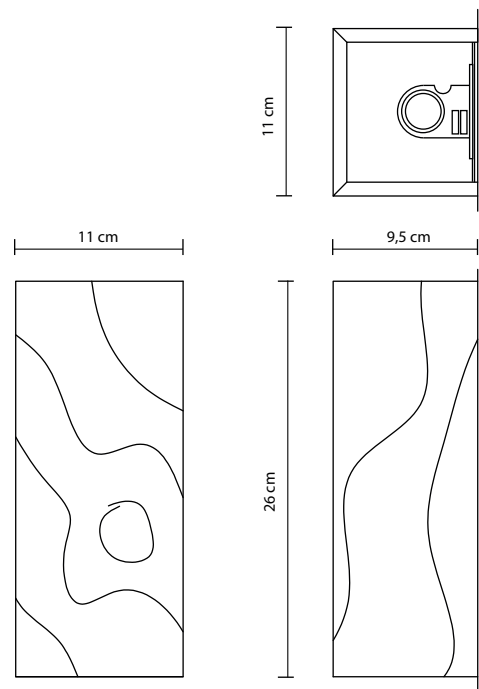

Warranty

Product is covered by 2 years warranty.

Specs

Lamp type	wall
Series	wild
Family	Secundus "Up & Down"
Dimensions	26 x 11 x 9.5 cm
Light source	2 x G-9
Power supply	no
Lamp flux	bulb not included
Color temperature	
Switch	no
Material used	oak wood + metal
Net weight	0,55 kg